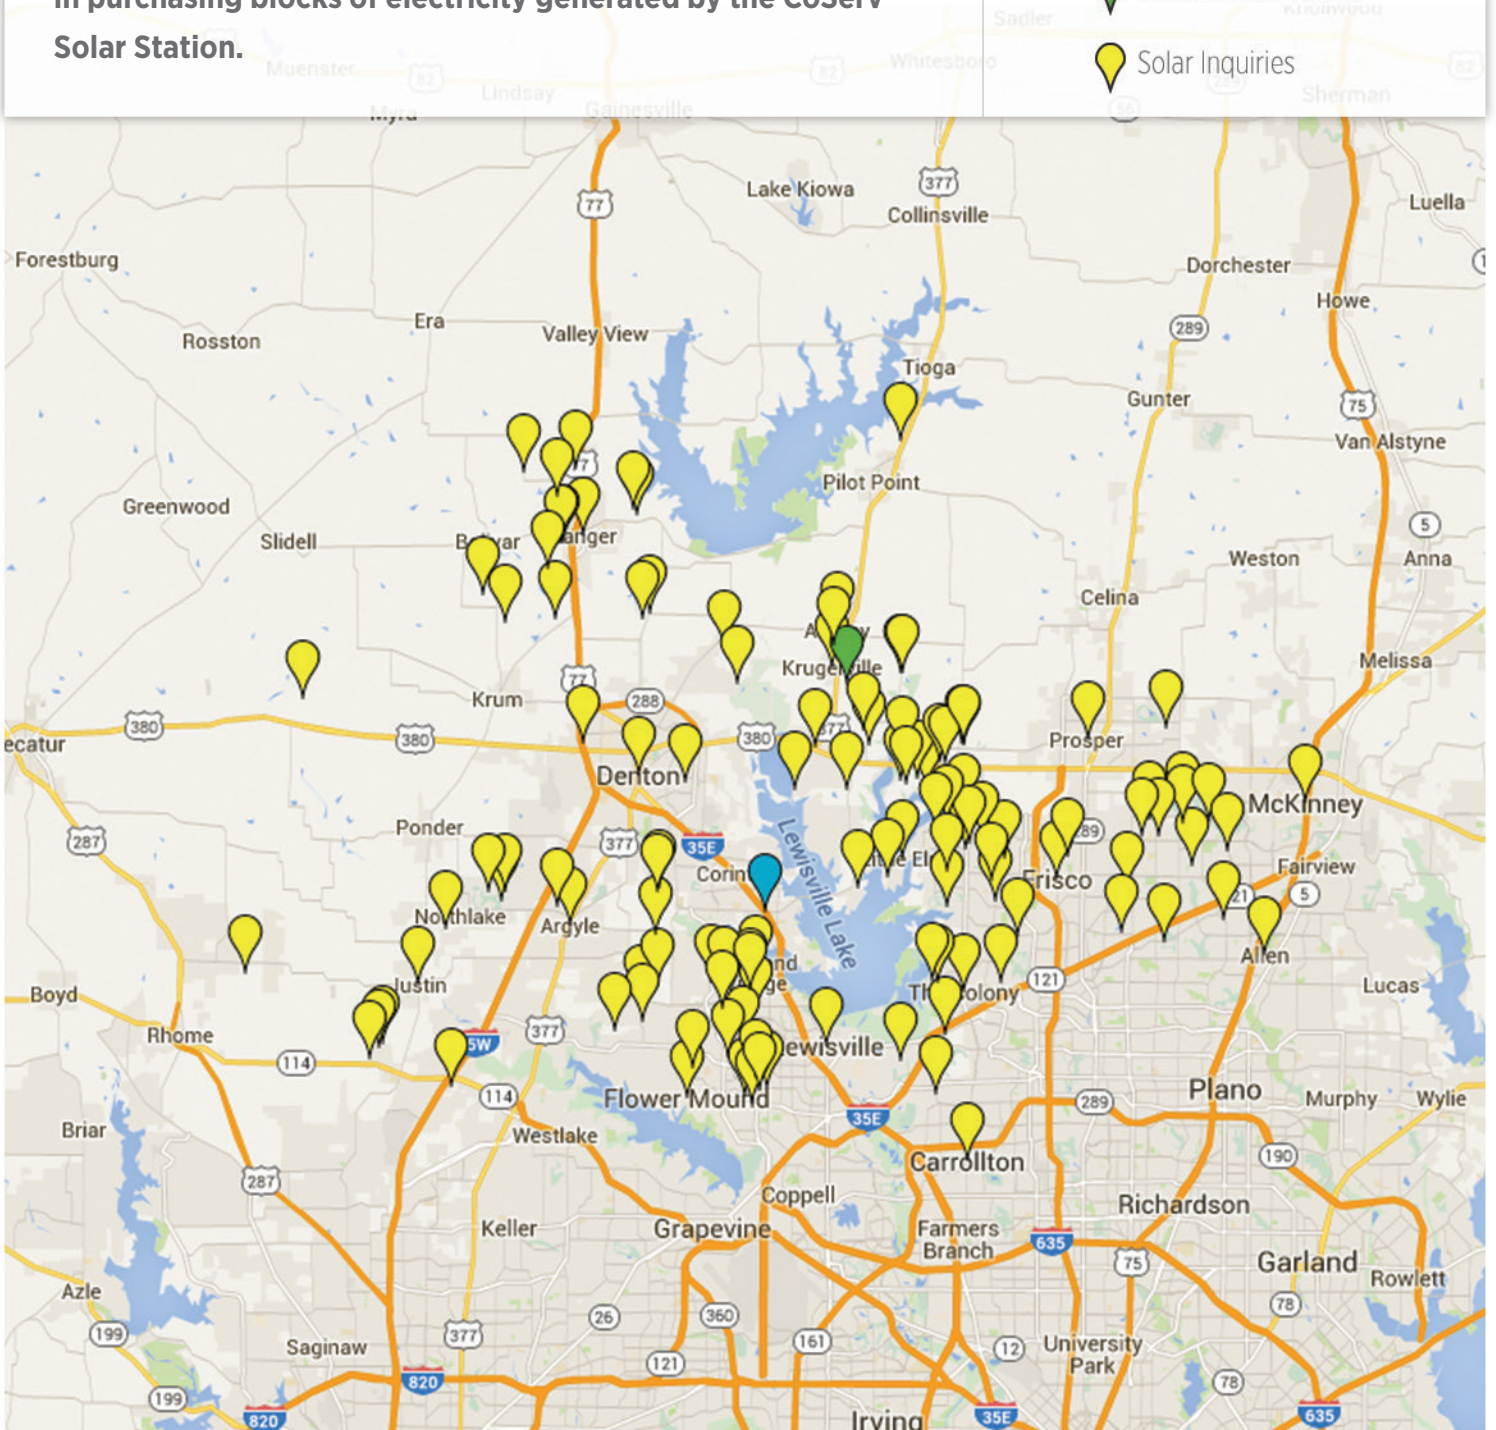

CoServ Solar Station Inquiries

- CoServ Headquarters
- CoServ Solar Station
- Solar Inquiries